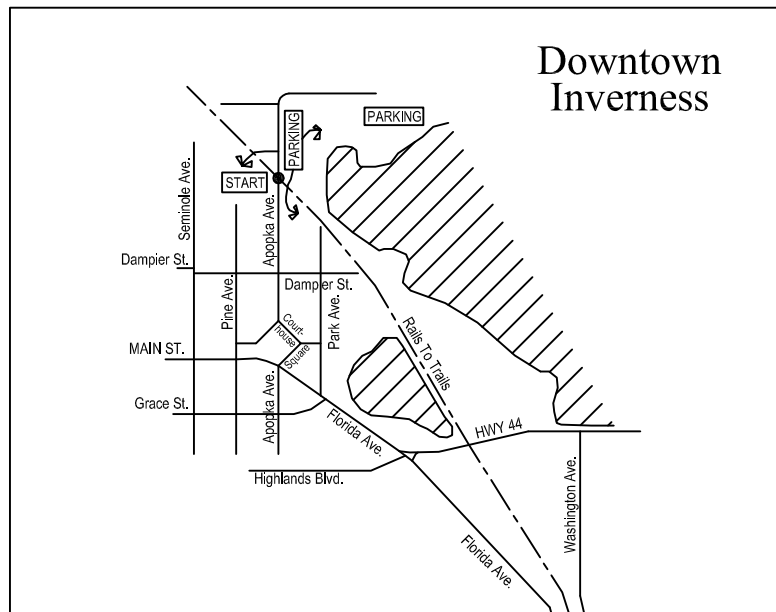

DIRECTIONS

FROM ORLANDO: Turnpike north, merge onto I-75 North to first exit #329 for Wildwood/Inverness. Go left onto Hwy 44 West and go 15 miles. At US 41 intersection bear right onto US 41/44 W. Take right at first light onto Courthouse Square. Take first left, then next right onto N. Apopka Ave. Start/Finish at Railt-to-Trails crossing. Parking on left and right side of road as well as at Liberty Park.

FROM GAINESVILLE/OCALA: Take Hwy 200 South, to right at US 41 South. Take all the way into Inverness and to left at traffic light at US 41/44 E. At third stop light go right onto Courthouse Square. Take first left, then next right onto N. Apopka Ave. Start/Finish at Railt-to-Trails crossing. Parking on left and right side of road as well as at Liberty Park.

FROM TAMPA/BROOKSVILLE: Take I-75 North to exit #329 for Wildwood/Inverness. Go left onto Hwy 44 West and go 15 miles. At US 41 intersection bear right onto US 41/44 W. Take right at first light onto Courthouse Square. Take first left, then next right onto N. Apopka Ave. Start/Finish at Railt-to-Trails crossing. Parking on left and right side of road as well as at Liberty Park.